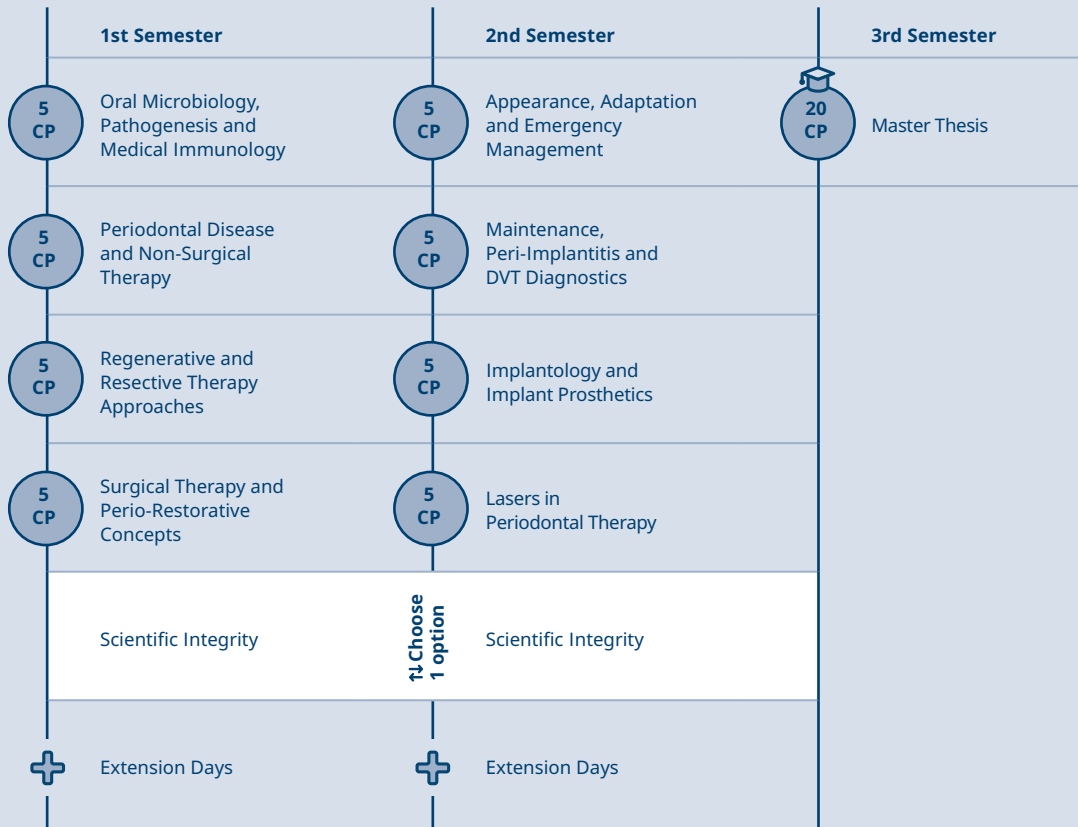

At RWTH Aachen University, you will find the best opportunities for a master program in periodontology on the basis of excellent technical prerequisites and supported in many aspects by technical aids for the implementation of patient-oriented treatment measures. We look forward to welcoming you – Take the step towards modern and future-oriented periodontology! Become part of the team – here in Aachen, Germany.

Univ.-Prof. Dr. med. dent. Andreas Braun
*Scientific Director of the M.Sc. Periodontology
Clinic for Operative Dentistry, Periodontology and
Preventive Dentistry of the University Hospital Aachen*

Program Structure

Blended Learning Concept:

-  8 modules in 2 semesters
-  1 semester master thesis
-  3 online-seminars + 2 attendance days per module
-  digital content & online exams

Legend:

-  Compulsory Modules
-  Extra Curricular

Degree:

Master of Science (M.Sc.) in
Periodontology

Start:

each winter semester

Duration:

3 semesters (1,5 years)

Teaching:

Blended learning concept