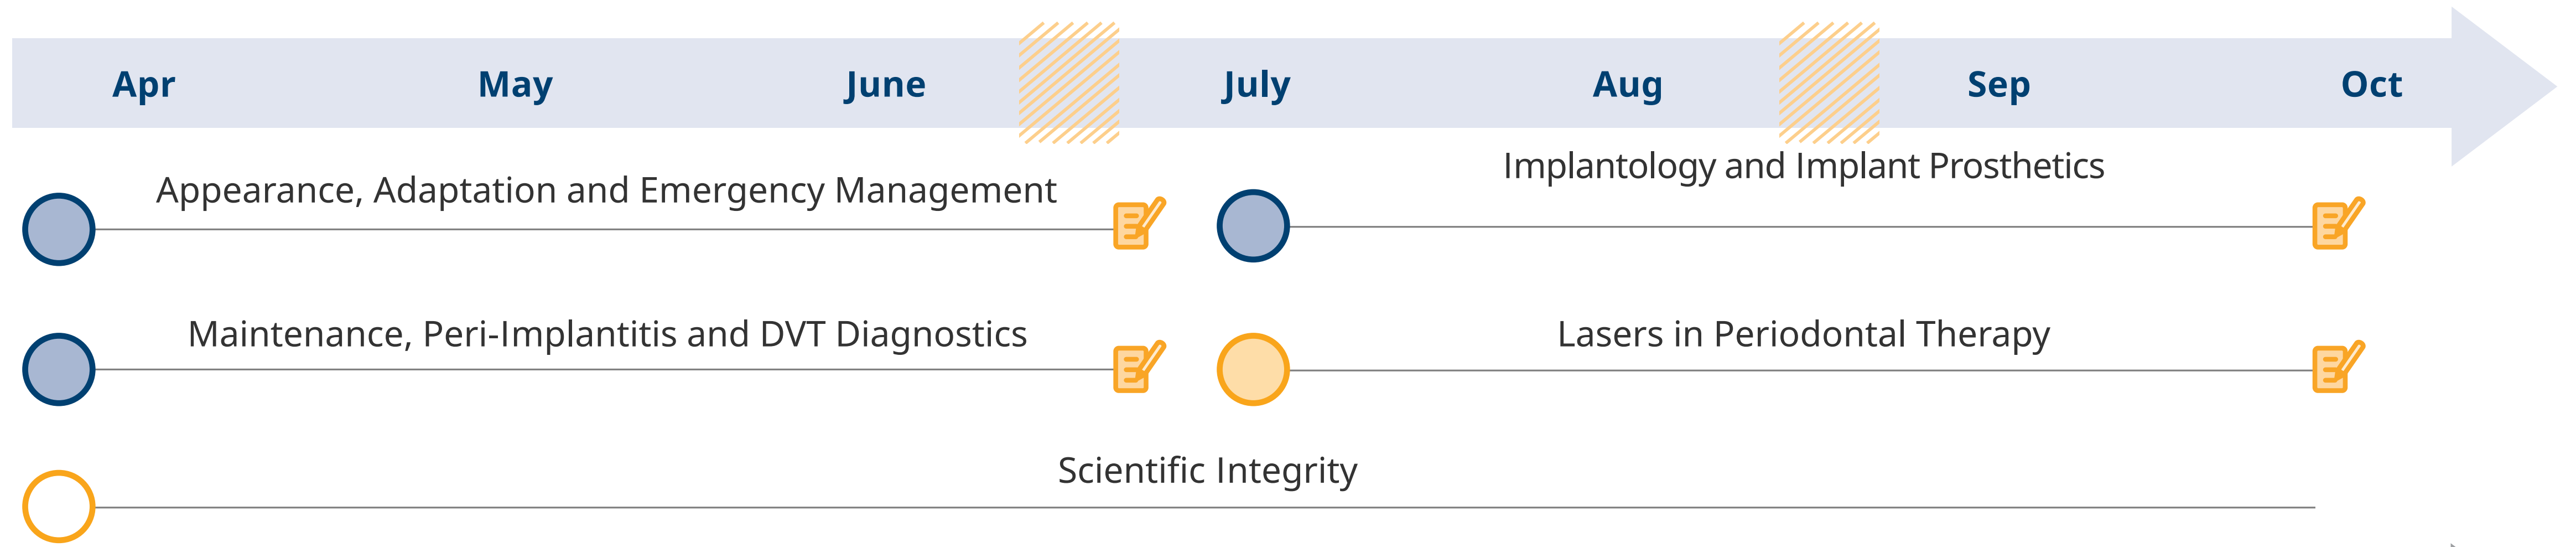

1st Semester

2nd Semester

3rd Semester

- Attendance phase (3-5 days in Aachen)
- Compulsory Modules
- Exams
- Online-Seminar (~ 3 per module)
- Elective Modules