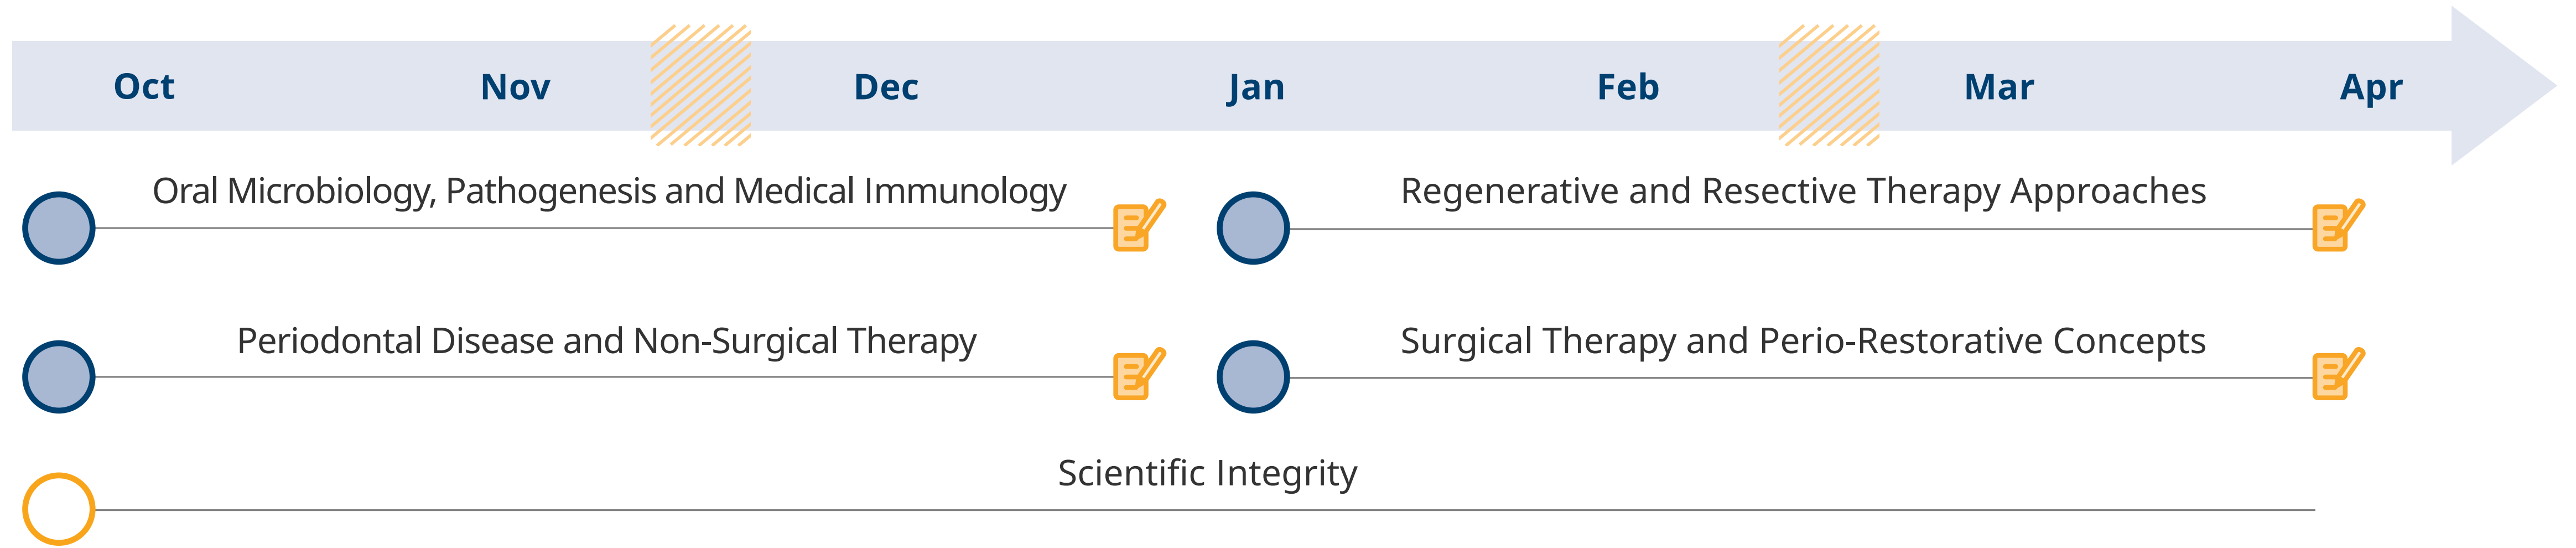

1st Semester

2nd Semester

3rd Semester

- Attendance phase (3-5 days in Aachen)
- Compulsory Modules
- Exams
- Online-Seminar (~ 3 per module)
- Elective Modules