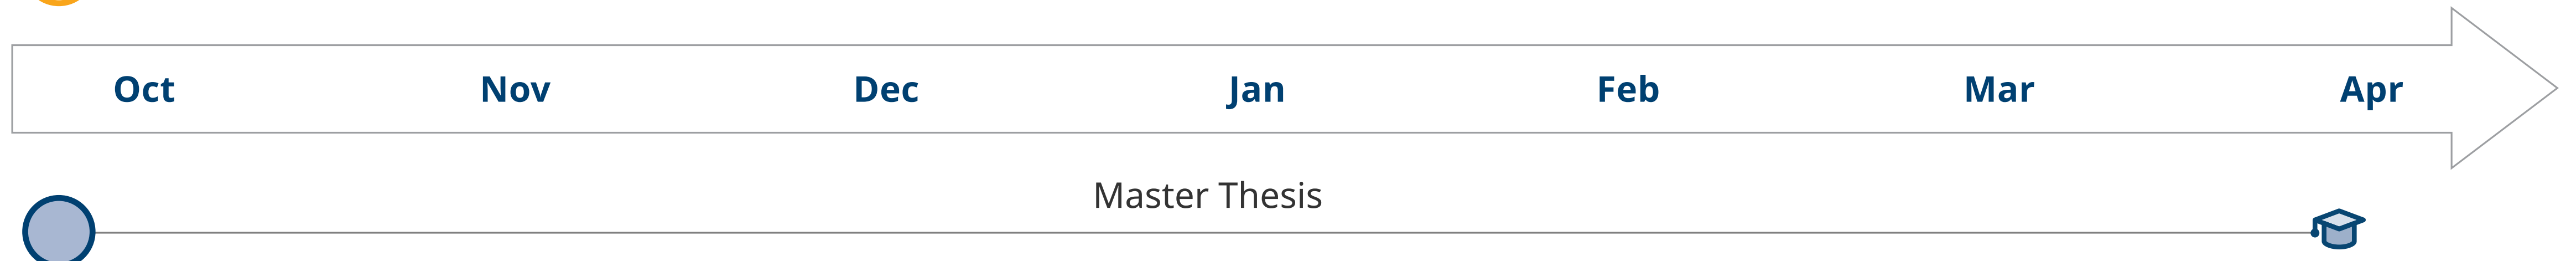

1st Semester

2nd Semester

3rd Semester

- Attendance phase (3-5 days in Aachen)
- Compulsory Modules
- Exams
- Online-Seminar (~ 3 per module)
- Elective Modules